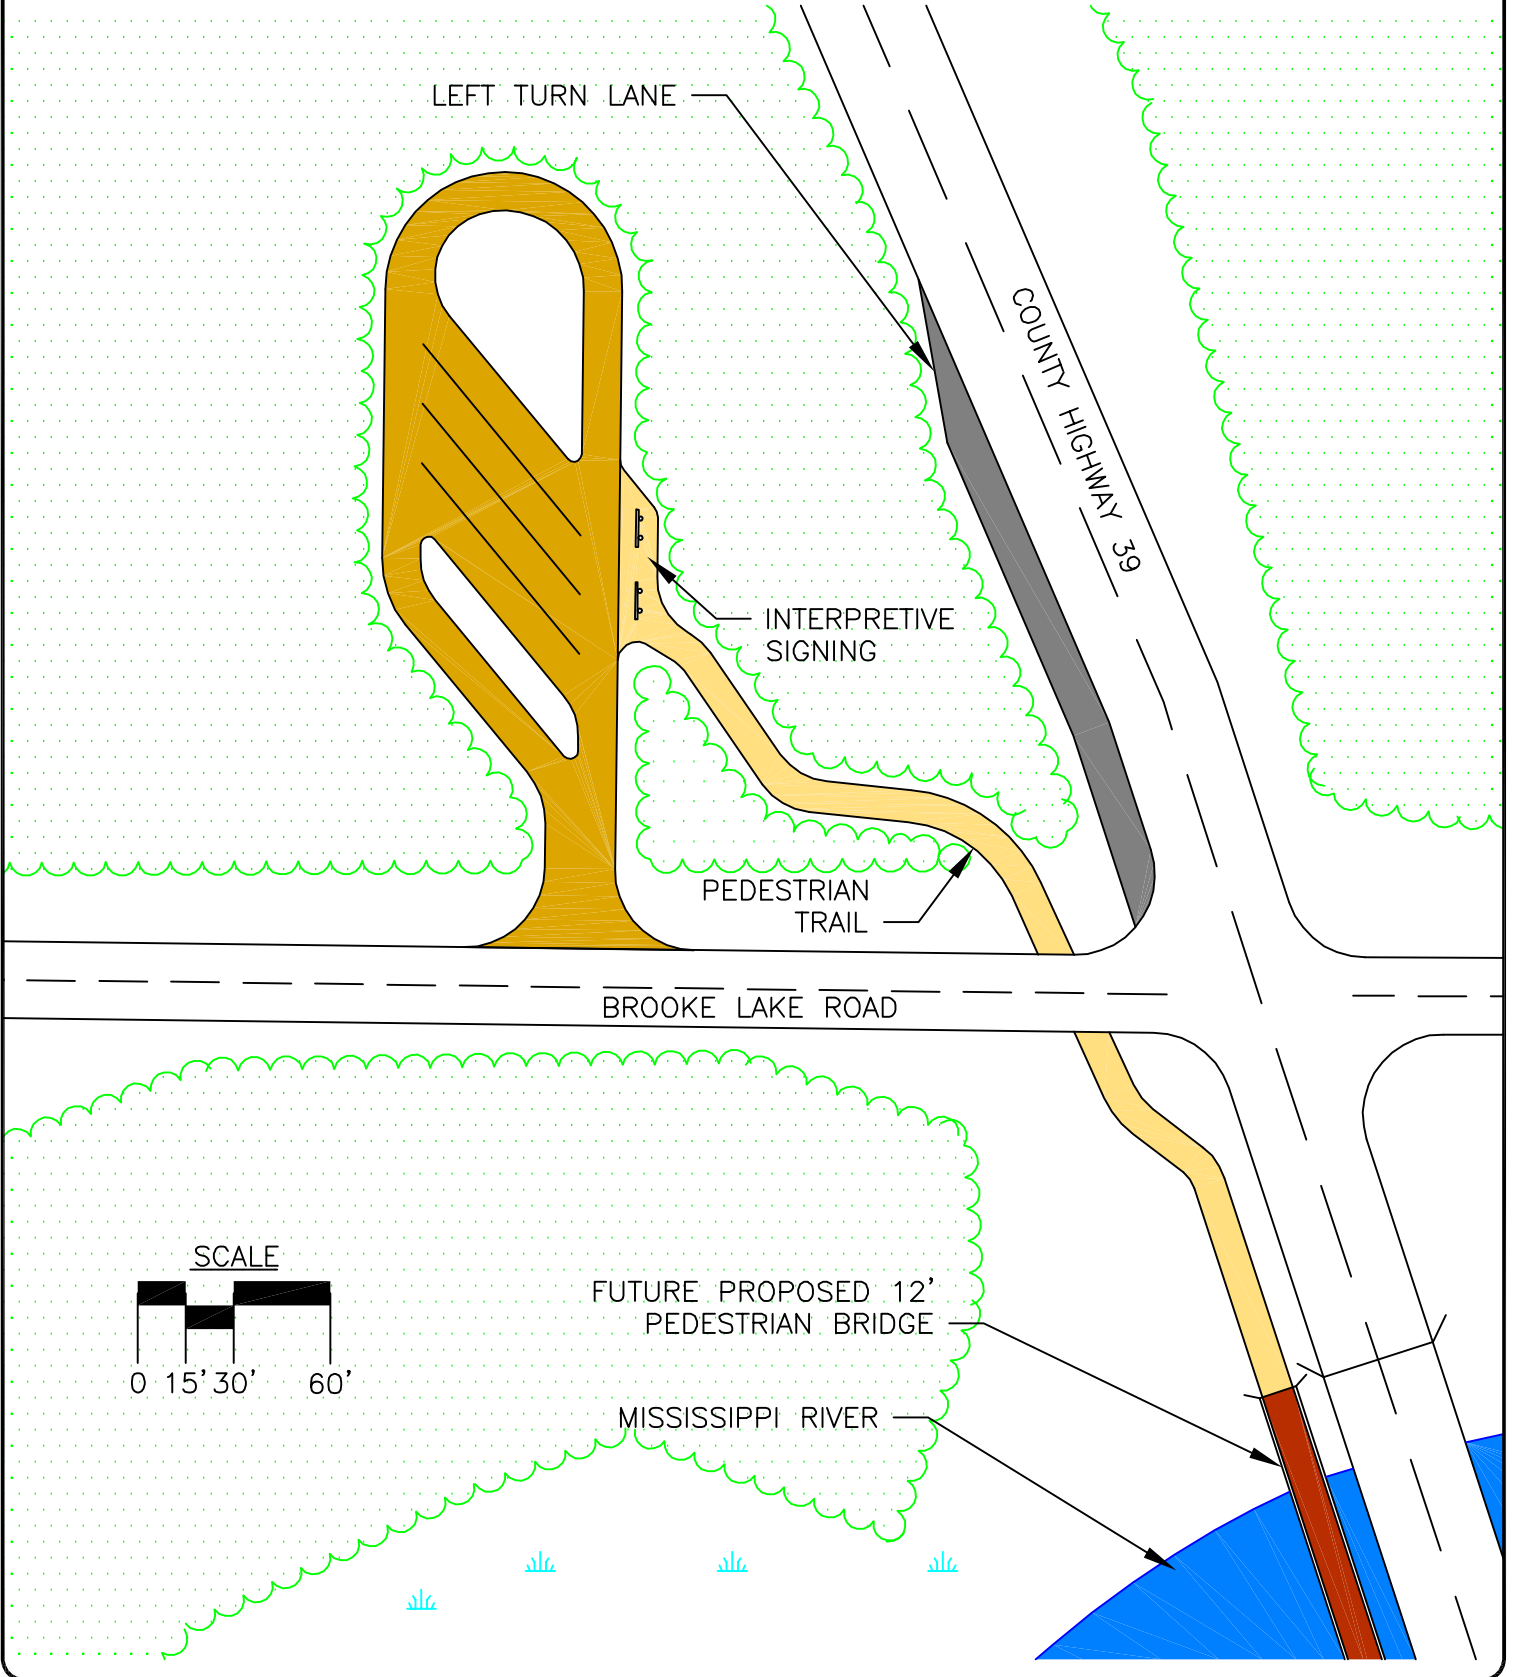

# CONCEPT PLAN

PROPOSED AMENITIES  
LADYSLIPPER SCENIC HIGHWAY

MISSISSIPPI RIVER  
INTERPRETIVE SITE